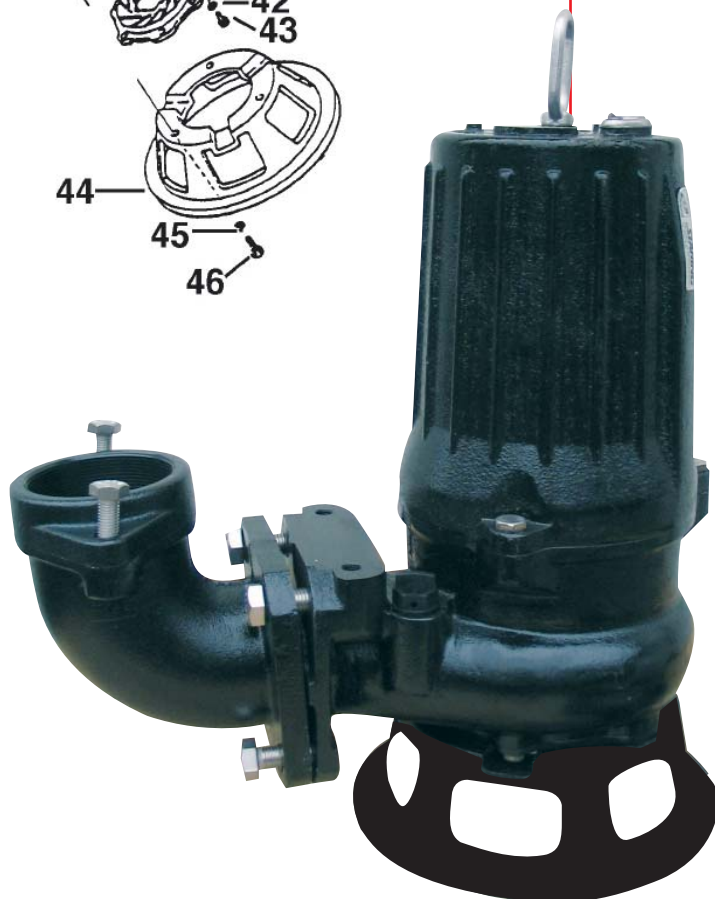

>> Reservedelsliste C 50C2.75-53

ITEM	CODE No.	DESCRIPTION	Q'TY	SIZE	MATERIAL	REMARKS
1	001-482-16	Cabtyre Cable Set	10m	H07RN4Cx1,5mm ² (CEE)	LBT (HAR)	
2	140-427-17	Hex. Bolt	2	M5x15	SUS304	
3	143-071-24	Cross-Recessed Pan Tapping Screw	1	M4x12	SUS304	
4	003-100-13	Gland	1		SUS304	
5	072-105-12	Eyebolt	2	M8	SS	
6	064-000-64	Motor Frame	1		FC	
7	140-056-11	Hex. Bolt	3	M8x30	SUS304	
8	142-194-18	Wave Washer	1	#6203	SK-5	
9	052-102-17	Bearing (old)	1	6203ZZC3		
9	052-186-15	Bearing (new)	1	AC-6203ZZC3	SPC	
10	061-152-10	Bearing Collar	1	ø17,1xø23x1,6l	SPC	
11	058-115-11	Lead Wire Protection Plate	1	ø52xø115x1l	Resin	
12	009-112-16	Earth Terminal	1set	1,25mm ²		
13	142-124-20	Plain Washer	1	M4	SPC	
14	143-086-22	Cross-Recessed Pan Screw	1	M4x8	SWRM	
15	056-003-31	Stator	1set			380V/400V / 415V
16	127-143-15	Protector Fixing Plate (old)	1	8-BE2	SPC	
16	127-226-13	Protector Fixing Plate (new)	1	8-BE2	SPC	
17	053-465-14	Motor Protector	1	KA311-DBXL55	(T)	380V/400V / 415V
18	142-124-20	Plain Washer	2	M4	SPC	
19	143-016-18	Cross-Recessed Pan Screw	2	M4x12	SWRM	
20	055-001-18	Rotor & Shaft	1set			
21	147-040-13	Impeller Key	1	5x5x16l	SUS	
22	061-158-16	Bearing Collar	1	ø20,1xø28x1,6l	SPC	
23	143-028-13	Cross-Recessed Pan Screw	2	M5x10	SWRM	
24	062-187-17	Bearing Fixing Washer	2	ø5,5xø18x2,3t	SPC	
25	052-107-12	Bearing	1	6304ZZC3		
26	060-227-14	Bearing Housing	1		FC	
27	025-243-17	Mechanical Seal	1	H-20T	SIC	Oil (ISO VG32 400ml)
28	143-070-10	Cross-Recessed Pan Screw	2	M5x6	SWRM	
29	030-122-15	Seal Stopper	1	H-20	SPC	
30	122-072-17	O-Ring	1	P-140	NBR	*
31	035-112-17	Oil Plug	1	M8x12	SUS304	
32	121-248-13	Packing	1	ø8,2xø13,5x2t	PE-Sheet	*
33	020-610-14	Pump Casing	1	8-BEH2	FC	
34	046-107-13	Air Release Valve	1	PT-½"	Nylon	
35	026-107-11	Oil Seal	1	DD-32488	NBR	
36	040-104-25	Impeller Shim		ø18,2xø29x0,3l	SUS304	
37	021-732-16	Impeller	1	50Hz	FC	
37	021-733-17	Impeller	1	60Hz	FC	
38	142-165-10	Spring Washer	1	M12	SUS304	
39	141-118-15	Hex. Cap Nut	1	M12(H=15,5)	SUS304	
40	120-145-16	Suction Cover Packing		ø112xø129x0,3t(6)	PE-Sheet	
41	022-570-17	Suction Cover	1	8-CE2	FCD	
42	142-163-18	Spring Washer	3	M8	SUS304	
43	140-051-16	Hex. Bolt	3	8x15	SUS304	
44	023-331-17	Strainer Stand	1	No. 1	FCD	
45	142-163-18	Spring Washer	3	M8	SUS304	
46	140-055-10	Hex. Bolt	3	M8x25	SUS304	
47	048-104-16	Screwed Flange	1	50mm (P.C.140)	FC	
48	140-099-16	Hex. Bolt	2	M12x40	SUS304	
49	121-137-18	Packing	1	MBT (P.C. 140)	NR	*
50	037-117-18	Discharge Bend	1	50mm (122-16)	FC	
51	140-078-19	Hex. Bolt	4	M10x35	SUS304	
52	121-142-16	Packing	1	90mm ² (P.C. 98)	NBR	*
	173-336-10	Packing O-Ring Set	1set	(*)		