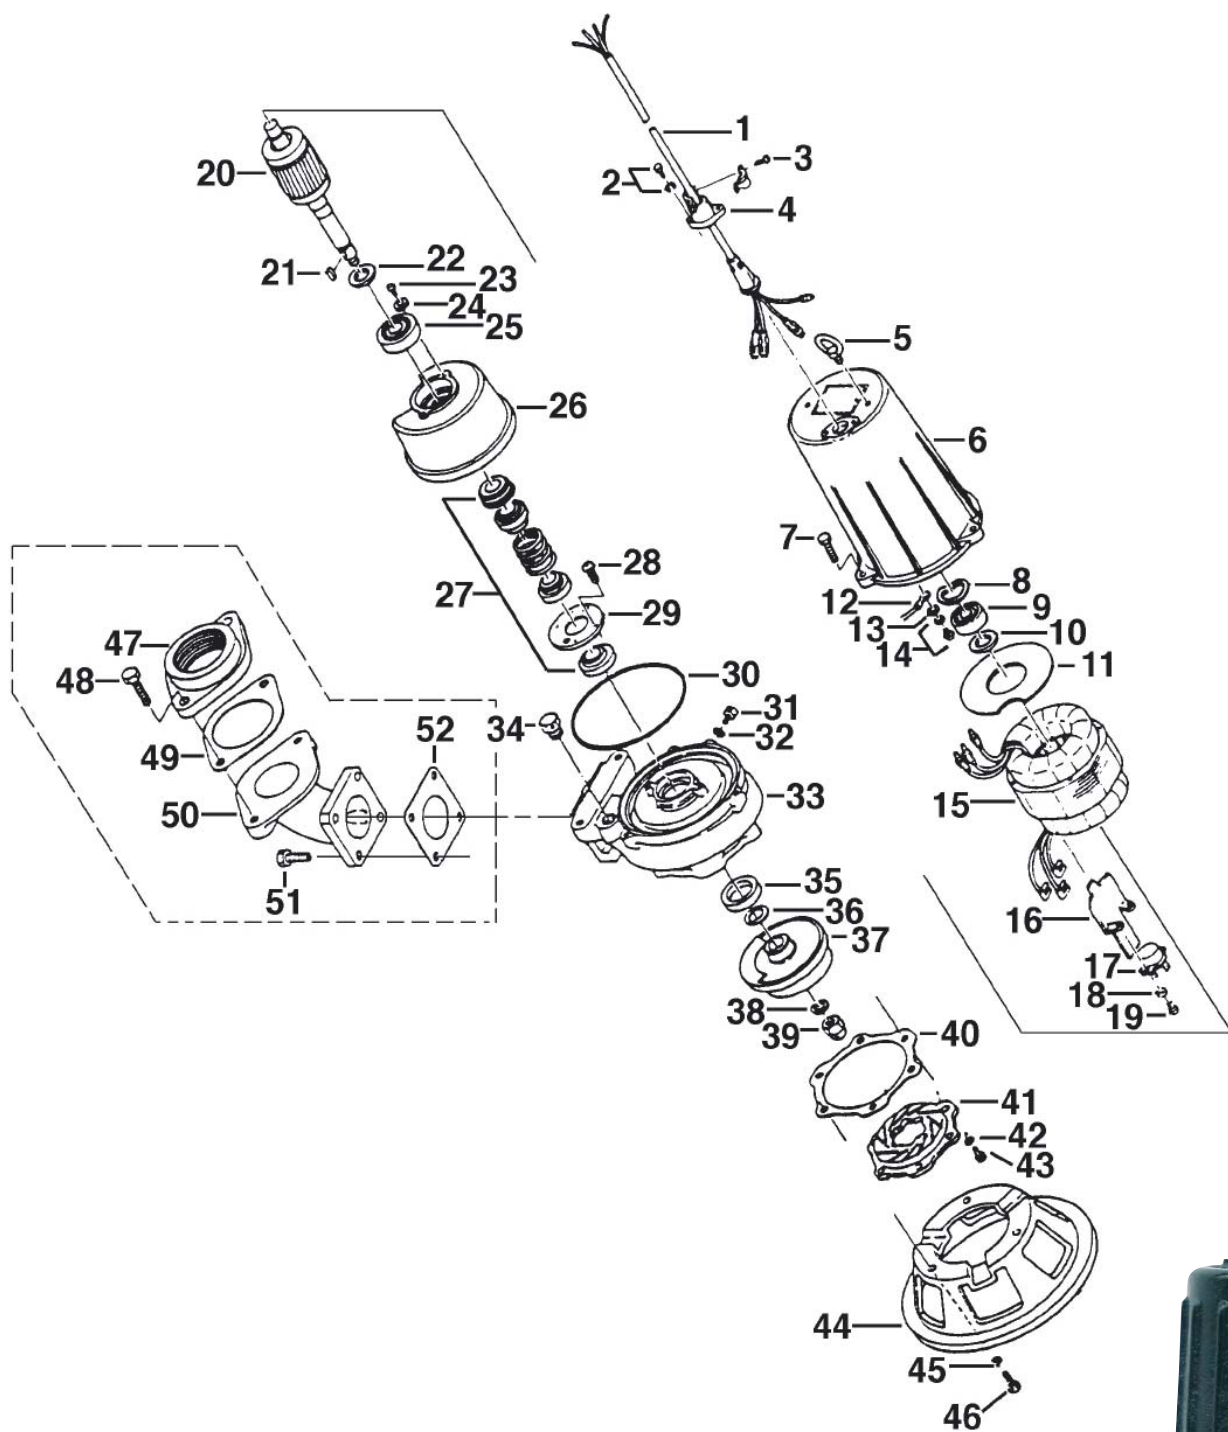

>> Reservedelsliste C 50C2.75-53

>> Se listen på bagsiden!

STARING

Staring Maskinfabrik A/S
Starengvej 9-11
DK-9700 Brønderslev

Tlf.: +45 9882 1622
Fax: +45 9882 5591
www.staring.dk
staring@staring.dk

CVR.nr. DK 2767 2701

>> Reservedelsliste C 50C2.75-53

ITEM	CODE No.	DESCRIPTION	Q'TY	SIZE	MATERIAL	REMARKS
1	001-482-16	Cabtyre Cable Set	10m	H07RN4Cx1,5mm² (CEE)	LBT (HAR)	
2	140-427-17	Hex. Bolt	2	M5x15	SUS304	
3	143-071-24	Cross-Recessed Pan Tapping Screw	1	M4x12	SUS304	
4	003-100-13	Gland	1		SUS304	
5	072-105-12	Eyebolt	2	M8	SS	
6	064-000-64	Motor Frame	1		FC	
7	140-056-11	Hex. Bolt	3	M8x30	SUS304	
8	142-194-18	Wave Washer	1	#6203	SK-5	
9	052-102-17	Bearing (old)	1	6203ZZC3		
9	052-186-15	Bearing (new)	1	AC-6203ZZC3	SPC	
10	061-152-10	Bearing Collar	1	ø17,1xø23x1,6l	SPC	
11	058-115-11	Lead Wire Protection Plate	1	ø52xø115x1l	Resin	
12	009-112-16	Earth Terminal	1set	1,25mm²		
13	142-124-20	Plain Washer	1	M4	SPC	
14	143-086-22	Cross-Recessed Pan Screw	1	M4x8	SWRM	
15	056-003-31	Stator	1set			380V/400V / 415V
16	127-143-15	Protector Fixing Plate (old)	1	8-BE2	SPC	
16	127-226-13	Protector Fixing Plate (new)	1	8-BE2	SPC	
17	053-465-14	Motor Protector	1	KA311-DBXL55	(T)	380V/400V / 415V
18	142-124-20	Plain Washer	2	M4	SPC	
19	143-016-18	Cross-Recessed Pan Screw	2	M4x12	SWRM	
20	055-001-18	Rotor & Shaft	1set			
21	147-040-13	Impeller Key	1	5x5x16l	SUS	
22	061-158-16	Bearing Collar	1	ø20,1xø28x1,6l	SPC	
23	143-028-13	Cross-Recessed Pan Screw	2	M5x10	SWRM	
24	062-187-17	Bearing Fixing Washer	2	ø5,5xø18x2,3t	SPC	
25	052-107-12	Bearing	1	6304ZZC3		
26	060-227-14	Bearing Housing	1		FC	
27	025-243-17	Mechanical Seal	1	H-20T	SIC	Oil (ISO VG32 400ml)
28	143-070-10	Cross-Recessed Pan Screw	2	M5x6	SWRM	
29	030-122-15	Seal Stopper	1	H-20	SPC	
30	122-072-17	O-Ring	1	P-140	NBR	*
31	035-112-17	Oil Plug	1	M8x12	SUS304	
32	121-248-13	Packing	1	ø8,2xø13,5x2t	PE-Sheet	*
33	020-610-14	Pump Casing	1	8-BEH2	FC	
34	046-107-13	Air Release Valve	1	PT-½"	Nylon	
35	026-107-11	Oil Seal	1	DD-32488	NBR	
36	040-104-25	Impeller Shim		ø18,2xø29x0,3l	SUS304	
37	021-732-16	Impeller	1	50Hz	FC	
37	021-733-17	Impeller	1	60Hz	FC	
38	142-165-10	Spring Washer	1	M12	SUS304	
39	141-118-15	Hex. Cap Nut	1	M12(H=15,5)	SUS304	
40	120-145-16	Suction Cover Packing		ø112xø129x0,3t(6)	PE-Sheet	
41	022-570-17	Suction Cover	1	8-CE2	FCD	
42	142-163-18	Spring Washer	3	M8	SUS304	
43	140-051-16	Hex. Bolt	3	8x15	SUS304	
44	023-331-17	Strainer Stand	1	No. 1	FCD	
45	142-163-18	Spring Washer	3	M8	SUS304	
46	140-055-10	Hex. Bolt	3	M8x25	SUS304	
47	048-104-16	Screwed Flange	1	50mm (P.C.140)	FC	
48	140-099-16	Hex. Bolt	2	M12x40	SUS304	
49	121-137-18	Packing	1	MBT (P.C. 140)	NR	*
50	037-117-18	Discharge Bend	1	50mm (122-16)	FC	
51	140-078-19	Hex. Bolt	4	M10x35	SUS304	
52	121-142-16	Packing	1	90mm² (P.C. 98)	NBR	*
	173-336-10	Packing O-Ring Set	1set	(*)