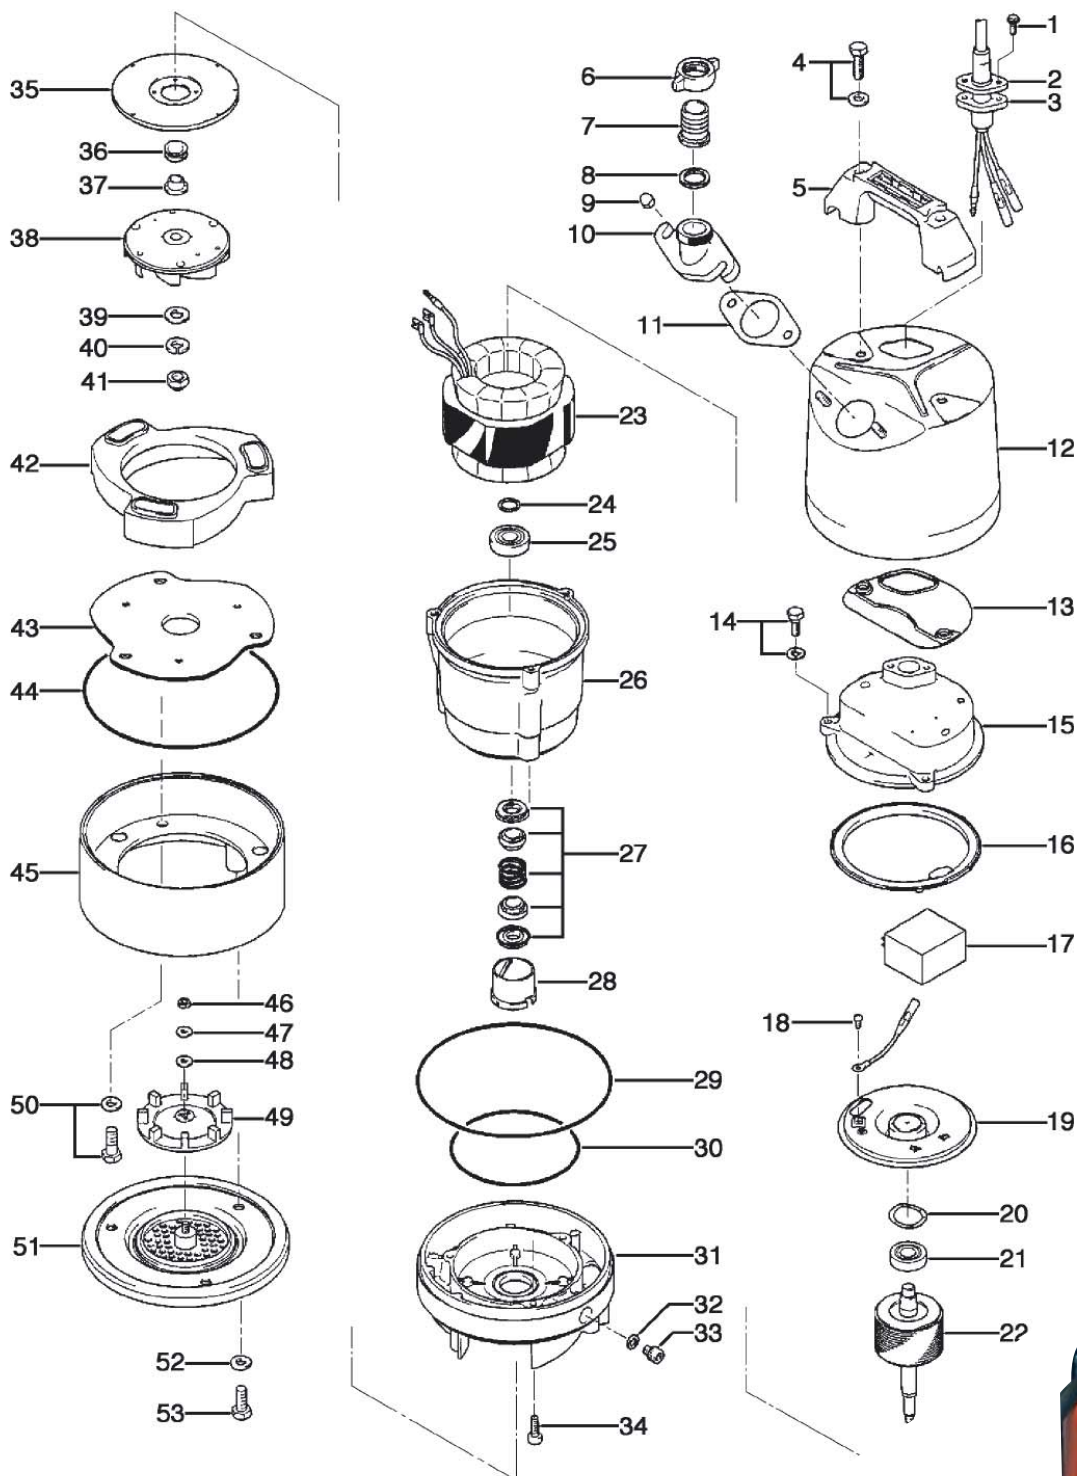

>> Reservedelsliste LSC 1.4S-51/52

>> Se listen på bagsiden!

STARING

Staring Maskinfabrik A/S
Starengvej 9-11
DK-9700 Brønderslev

Tlf.: +45 9882 1622
Fax: +45 9882 5591
www.staring.dk
staring@staring.dk

CVR.nr. DK 2767 2701

>> Reservedelsliste LSC 1.4S-51/52

ITEM	CODE No.	DESCRIPTION	Q'TY	SIZE	MATERIAL		REMARKS
1	140-427-17	Hex.Bolt (w/Plain Washer)	2	M5x15	SUS304		
2	003-100-13	Gland	1		SUS304		
3	001-453-18	Cabtyre Cable Set (10m)220/230V-50HZ	1	H07RN3Cx1mm2(CEE-w/plug)	LB(HAR)		230V
3	001-873-18	Cabtyre Cable	10m	H07RN3Cx1,5mm² (w/o plug)	HAR		110V
3A	061-TEG-01	Cable Repair Kit	1				
4	140-000-13	Hex.Bolt (w/Plain Washer)	2	M8x65	SUS304		
5	068-000-06	Handle	1	LB-250/480-52/62 Type	Resin		
6	128-000-01	Union	1	LSC/LSP type, 25A	ADC12		
7	032-000-20	Hose Coupling	1	LSC/LSP type, 25A	ADC12		
8	121-000-21	Packing	1	LSC/LSP type, 25A	NBR		*
9	141-144-10	Flanged Hex. Nut	2	M8	SUS304		
10	032-000-19	Hose Coupling	1	LSC1.4S-51/61 type	ADC12		
11	121-587-17	Packing	1	LB-250/480-51/61	NBR		*
12	065-000-18	Outer Cover	1	LSC type, Orange (2.5YR5)	SPC		
13	121-434-18	Packing	1	LB3-250/480 Type	Synthetic Rubbt		*
14	140-431-14	Hex.Bolt (w/Plain Washer)	3	M6x25	SUS304		
15	051-282-19	Head Cover	1		ADC		
16	121-546-14	Packing	1	d120xd142x6.2t	NBR		*
17	076-161-18	Capacitor 230V	1				
17	076-159-13	Capacitor 110V	1				
18	143-203-14	Pan Screw	1	M4x5			
19	050-486-12	Motor Bracket	1		SECD		
20	142-451-16	Wave Washer	2	BWW-6201,D=32,T=0.25	SUP		
21	052-100-15	Bearing	1	6201ZZC3			
22	055-000-29	Rotor	1 set	w/Bearing			
23	056-C70-19	Stator 230V/50Hz	1 set				
23	056-C67-13	Stator 110V/50Hz	1 set				
24	061-180-17	Bearing Collar	1		SS		
25	052-101-16	Bearing	1	6202ZZC3			
26	064-508-14	Motor Frame	1		ADC		
27	025-291-10	Mechanical Seal	1	V-14VL	SIC+CCBN		Oil ISO VG22 (155ml)
28	030-000-09	Oil Lifter	1	W-14VC	Resin		
29	122-453-16	O-Ring	1	172xd2.7	NBR		*
30	122-133-17	O-Ring	1	G-110	NBR		*
31	029-000-70	Oil Casing	1	LB-250/480-51/61 Type	ADC		
32	121-246-11	Packing	1	d10.3xd16x2t	PE		*
33	035-124-12	Oil Plug	1	M10x15	SUS304		
34	140-252-19	Hex. Socket Cap Bolt	3	M6x20	SUS304		
35	031-000-12	Wear Ring	1	LB-250/480-51/61 Type	SPC+Rubber		
36	122-441-11	V-Ring	1	VR-14	NBR		
37	071-292-14	Shaft Sleeve	1	LB3-250/480 Type	SUS304		
38	021-005-27	Impeller (50Hz)	1	LSC1.4S-51 (For 50Hz)	Urethane Rubber		
38	021-008-28	Impeller (60Hz)	1	LSC1.4S-61 (For 60Hz)	Uerthane Rubber		
39	142-127-10	Plain Washer	1	M8	SUS304		
40	142-163-18	Spring Washer	1	M8	SUS304		
41	141-030-12	Hex.Cap Nut	1	M8	SUS304		
42	020-B89-19	Pump Casing	1	LB-250/480-51/61 Type	Uerthane Rubber		
43	022-001-27	Suction Cover	1	LB-250/480-51/61 Type	SPC+Rubber		
44	122-453-16	O-Ring	1	172xφ2.7	NBR		*
45	023-000-52	Stand	1	LSC1.4S-51/61 type	ADC		
46	141-004-17	Hex. Nut	1	M6	SUS304		
47	142-229-13	Plain Washer	1	M6(D=16)	SUS304		
48	121-266-17	Packing	1	d6xd16x1t	NBR		*
49	203-015-16	Swing Check Valve	1	LSC-4 type	SBR		
50	140-477-12	Hex. Bolt (w/plain washer)	3	M8x30	SUS304		
51	049-000-09	Bottom Plate	1	LSC1.4S-51/61 type	SPC+NBR		
52	142-222-16	Seal Washer	3	WF-8	SPC+NBR		
53	140-054-19	Hex. Bolt	3	M8x20	SUS304		
		<Packing O-Ring Set>					
	173-000-40	Packing O-Ring Set	1set	(*)