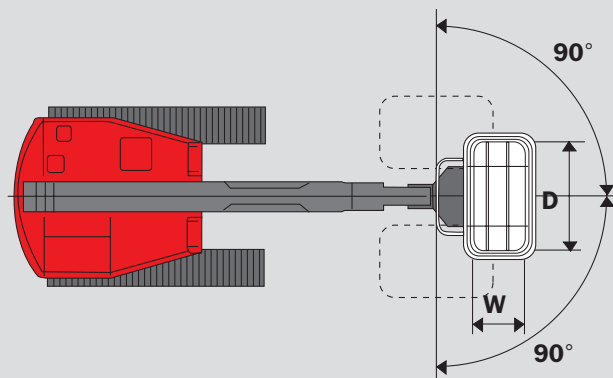

# 140 CT

- Working height : 14 m
- Max. offset : 11.1 m
- 250 kg including 2 people
- Diesel engine 55 HP
- ROUGH TERRAIN
- Gradeability : 45%

**MANIACCESS**

IN ACCORDANCE WITH

**Diesel engine** .....Isuzu 4JB1  
**Power at 2200 RPM** .....55 HP/41 kw

**Transmission**Hydrostatic

**Length** .....6.33 m  
**Width** .....2.15 m  
**Height** .....2.20 m  
**Platform size** .....  
1.83 X 0.75 X 1.10 m  
**Turret rotation** .....continuous  
**Basket rotation** .....180°

**Weight** .....7650 kg  
**Maximum ground pressure** .....0.66 kg/cm<sup>2</sup>

**Max. wind speed** .....57 kph

A	6330
B	2150
C	2200
D	1830
E	2050
F	1700
G	450
H	1100
J	360
W	750

mm

**MANITOU B.F. S.A.**