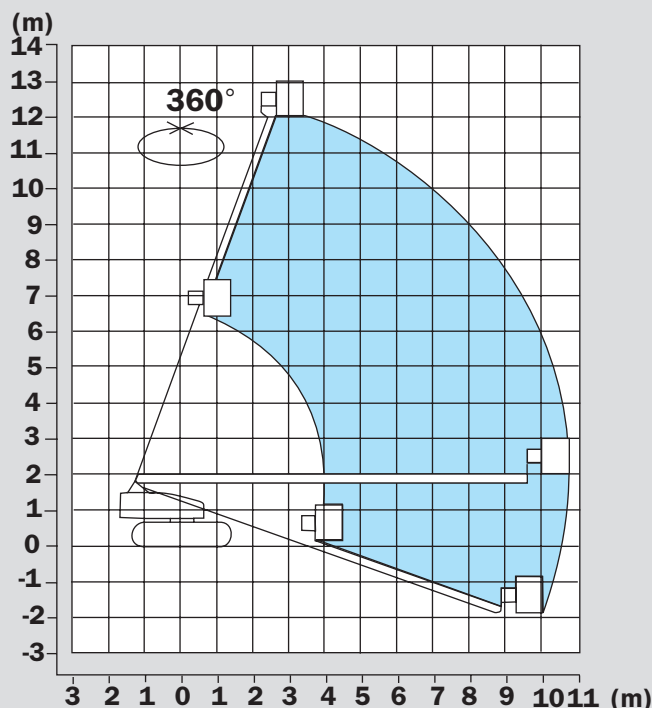

# 140 CT

- Working height : 14 m
- Max. offset : 11.1 m
- 250 kg including 2 people
- Diesel engine 55 HP
- ROUGH TERRAIN
- Gradeability : 45%

**MANIACCESS**

IN ACCORDANCE WITH

# 140 CT

**Load capacity** .....250 kg including 2 people

**Working height** .....14 m

**Platform floor height** .....12 m

**Maximum offset** .....11.10 m

**Working travel speed** .....1.5 kph

**Gradeability** .....45%

**Diesel engine** .....Isuzu 4JB1  
**Power at 2200 RPM** .....55 HP/41 kw

**Transmission**Hydrostatic

**Length** .....6.33 m  
**Width** .....2.15 m  
**Height** .....2.20 m  
**Platform size** .....  
1.83 X 0.75 X 1.10 m  
**Turret rotation** .....continuous  
**Basket rotation** .....180°

**Weight** .....7650 kg  
**Maximum ground pressure** .....0.66 kg/cm<sup>2</sup>

**Max. wind speed** .....57 kph

A	6330
B	2150
C	2200
D	1830
E	2050
F	1700
G	450
H	1100
J	360
W	750

mm

**MANITOU B.F. S.A.**