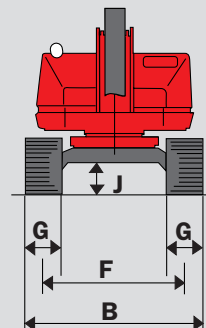

**Diesel engine** .....Isuzu 4JB1  
**Power at 2200 RPM** .....55 HP/41 kw

**Transmission**Hydrostatic

**Length** .....6.33 m  
**Width** .....2.15 m  
**Height** .....2.20 m  
**Platform size** .....  
1.83 X 0.75 X 1.10 m  
**Turret rotation** .....continuous  
**Basket rotation** .....180°

**Weight** .....7650 kg  
**Maximum ground pressure** .....0.66 kg/cm<sup>2</sup>

**Max. wind speed** .....57 kph

A	6330
B	2150
C	2200
D	1830
E	2050
F	1700
G	450
H	1100
J	360
W	750

mm

**MANITOU B.F. S.A.**