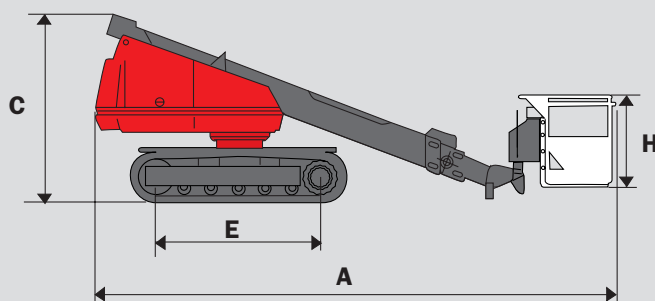

# 140 CT

- Working height : 14 m
- Max. offset : 11.1 m
- 250 kg including 2 people
- Diesel engine 55 HP
- ROUGH TERRAIN
- Gradeability : 45%

**MANIACCESS**

IN ACCORDANCE WITH

**Diesel engine** .....Isuzu 4JB1  
**Power at 2200 RPM** .....55 HP/41 kw

**Transmission**Hydrostatic

**Length** .....6.33 m  
**Width** .....2.15 m  
**Height** .....2.20 m  
**Platform size** .....  
1.83 X 0.75 X 1.10 m  
**Turret rotation** .....continuous  
**Basket rotation** .....180°

**Weight** .....7650 kg  
**Maximum ground pressure** .....0.66 kg/cm<sup>2</sup>

**Max. wind speed** .....57 kph

A	6330
B	2150
C	2200
D	1830
E	2050
F	1700
G	450
H	1100
J	360
W	750

mm

**MANITOU B.F. S.A.**