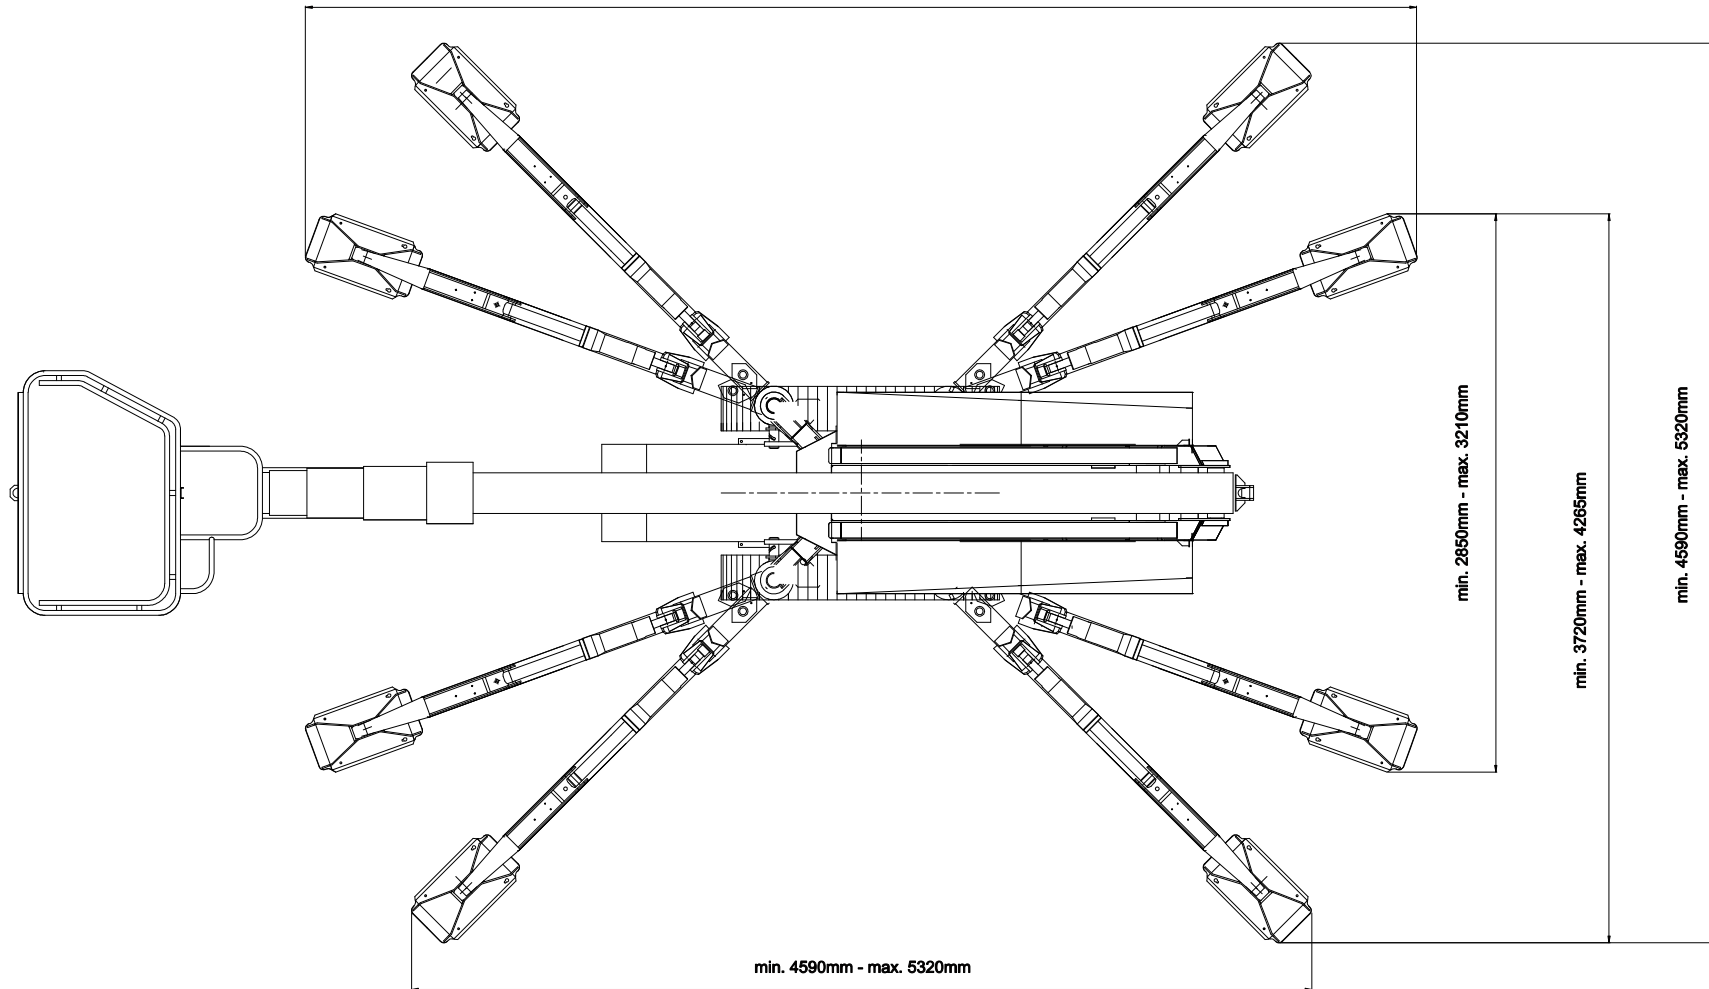

OMMELIFT

min. 5660mm - max. 6640mm

Stabilizer spread measures for Crawler lift type:

1750 R, 1900 RJ, 1930 R, 1950 R, 2100 RJ, 2200 R, 2350 RJ, 2600 R, 2750 RJ, 2750 RXJ, 3000 R, 3150 RJ