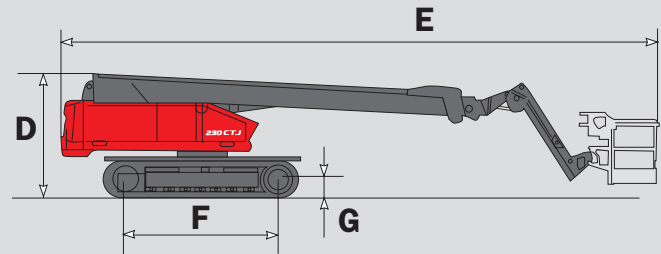

230 CTJ

Load capacity .....227 kg

Working height .....23 m

Platform floor height .....21 m

Maximum offset .....18.30 m

Max.travel speed .....2.0 km/h

Gradeability 48%

Diesel engine .....Isuzu 4JB1

Power at 2200 rpm .....44 kw

TransmissionHydrostatic

Capacities

Hydraulic oil .....150 l

Fuel tank .....150 l

Length .....11.57 m

Width .....2.46 m

Height .....2.35 m

Platform size .....1.80 X 0.75 m

Turret rotation .....continuous

Basket rotation .....180°

Jib movement .....140°

Ground clearance (under chassis) .....42.5 cm

Weight .....15200 kg

Standard equipments :

- H/V control (for horizontal and vertical movement)
- Sandblast protection
- Travel speed control
- Rotation speed control
- Lifting speed control
- All motion alarm
- Lever protection
- 220 V predisposal in the basket

A	1800
B	2460
C	1130
D	2350
E	11570
F	2575
G	425

mm

MANITOU B.F. S.A.

B.P. 249 - 44158 ANCENIS CEDEX - FRANCE
TEL : 33 2 40 09 10 11
EXPORT DEPARTMENT FAX : 33 2 40 09 10 97
www.manitou.com