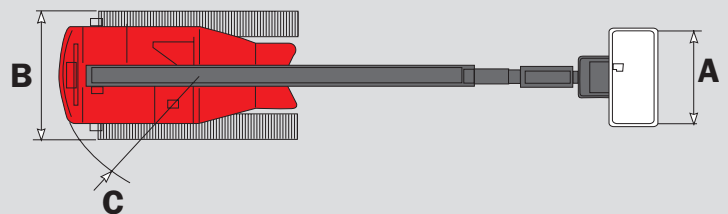

230 CTJ

Load capacity .....227 kg

Working height .....23 m

Platform floor height .....21 m

Maximum offset .....18.30 m

Max.travel speed .....2.0 km/h

Gradeability 48%

Diesel engine .....Isuzu 4JB1

Power at 2200 rpm .....44 kw

TransmissionHydrostatic

Capacities

Hydraulic oil .....150 l

Fuel tank .....150 l

Length .....11.57 m

Width .....2.46 m

Height .....2.35 m

Platform size .....1.80 X 0.75 m

Turret rotation .....continuous

Basket rotation .....180°

Jib movement .....140°

Ground clearance (under chassis) .....42.5 cm

Weight .....15200 kg

Standard equipments :

- H/V control (for horizontal and vertical movement)
- Sandblast protection
- Travel speed control
- Rotation speed control
- Lifting speed control
- All motion alarm
- Lever protection
- 220 V predisposal in the basket

A	1800
B	2460
C	1130
D	2350
E	11570
F	2575
G	425

mm

MANITOU B.F. S.A.

B.P. 249 - 44158 ANCENIS CEDEX - FRANCE
TEL : 33 2 40 09 10 11
EXPORT DEPARTMENT FAX : 33 2 40 09 10 97
www.manitou.com