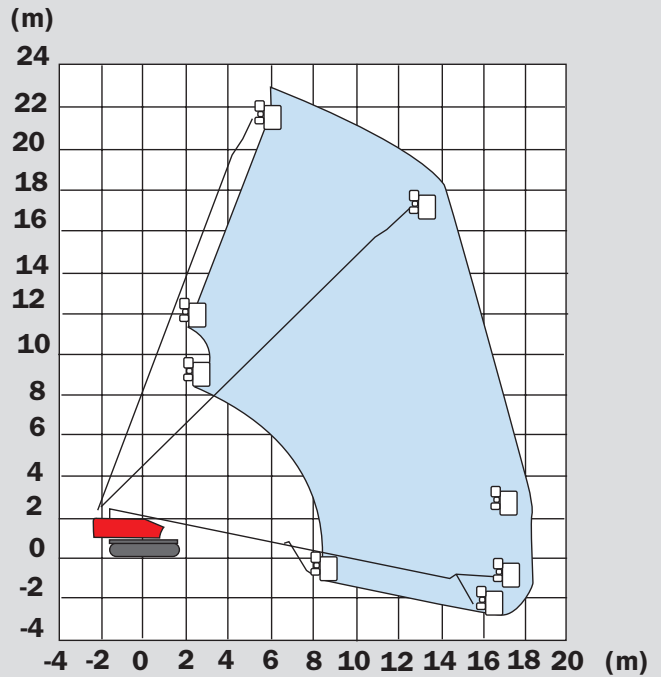

230 CTJ

Load capacity .....227 kg

Working height .....23 m

Platform floor height .....21 m

Maximum offset .....18.30 m

Max.travel speed .....2.0 km/h

Gradeability 48%

Diesel engine .....Isuzu 4JB1

Power at 2200 rpm .....44 kw

TransmissionHydrostatic

Capacities

Hydraulic oil .....150 l

Fuel tank .....150 l

Length .....11.57 m

Width .....2.46 m

Height .....2.35 m

Platform size .....1.80 X 0.75 m

Turret rotation .....continuous

Basket rotation .....180°

Jib movement .....140°

Ground clearance (under chassis) .....42.5 cm

Weight .....15200 kg

Standard equipments :

- H/V control (for horizontal and vertical movement)
- Sandblast protection
- Travel speed control
- Rotation speed control
- Lifting speed control
- All motion alarm
- Lever protection
- 220 V predisposal in the basket

A	1800
B	2460
C	1130
D	2350
E	11570
F	2575
G	425

mm

MANITOU B.F. S.A.

B.P. 249 - 44158 ANCENIS CEDEX - FRANCE
TEL : 33 2 40 09 10 11
EXPORT DEPARTMENT FAX : 33 2 40 09 10 97
www.manitou.com