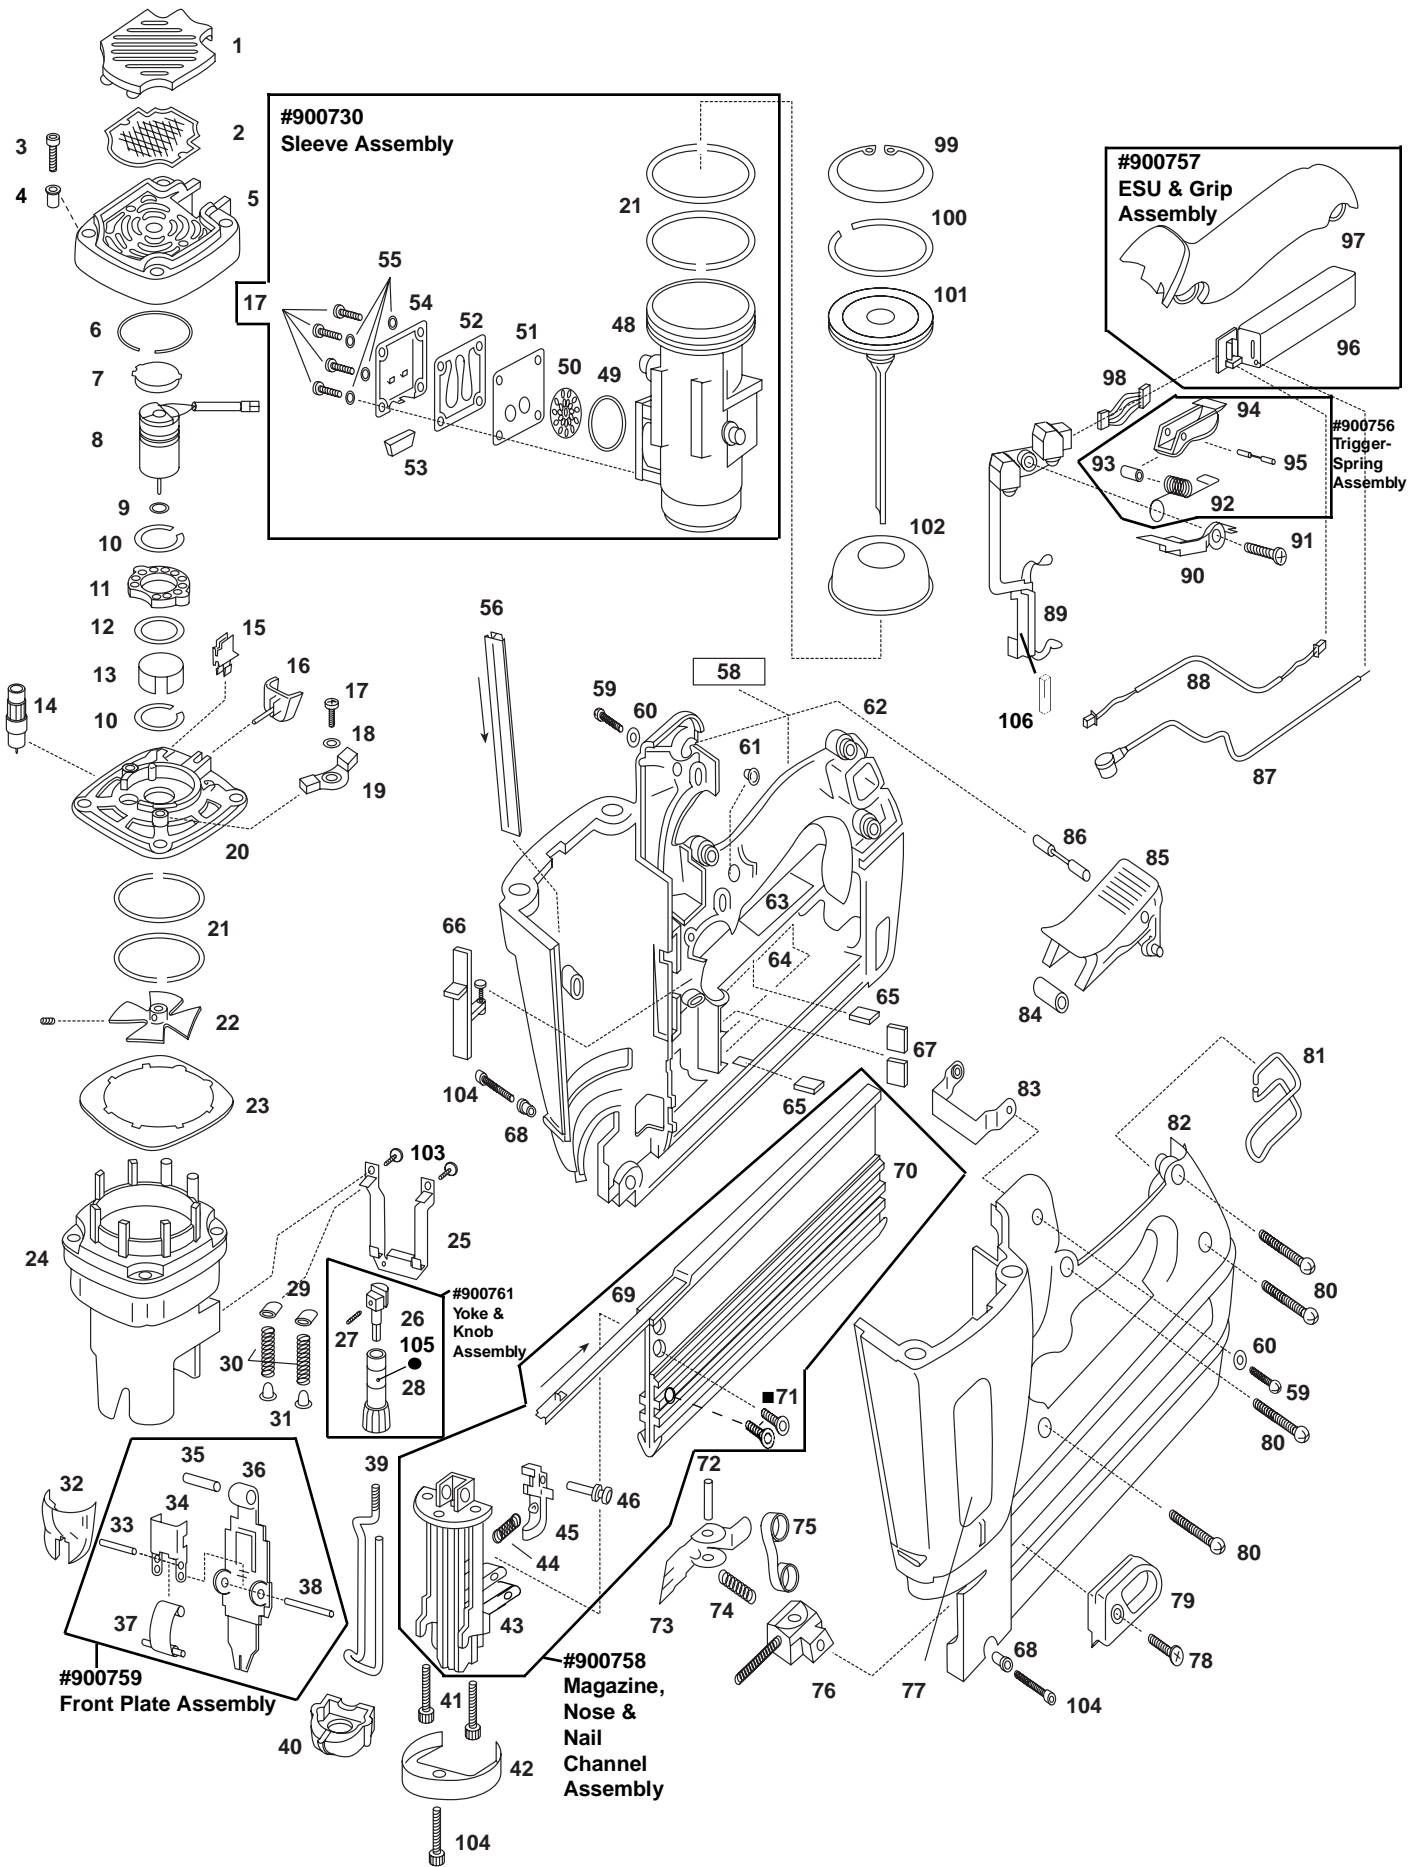

PARTS LEGEND

IM250A F-16, 900600

1	900640	1	Grill	53	900609	1	Muffler
2	900648	1	Filter	54	900668	1	Muffler Cover
3	900747	4	S.H.C.S. 8-32 x 1-3/8"	55	404468	4	Washer
4	900695	4	Bushing	56	900620	1	Front Channel Extrusion
5	900639	1	Cap	58	900711	1	Model Label
6	900649	1	Retaining Ring	59	900735	2	Screw 10-32 x 5/16" (red)
7	900716	1	Cover/Tension Reliever	60	900748	2	Washer
8	900524	1	Fan Motor Assembly	61	404385	1	Light Pipe
9	900468	1	Washer, Motor Shaft	62	900731	1	Handle Right Side
10	900647	1	Retaining Ring	→**63	900496	1	Warning Label
11	900624	1	Motor Mount Assembly	64	900508	1	International Label
12	900646	1	Wave Washer	65	404922	2	Battery Contact Pad
13	401356	1	Motor Sleeve	66	900726	1	Switch Side Assembly
14	900714	1	Spark Plug Assembly	67	401450	2	Battery Pad
15	900674	1	Wire Clip	68	900745	2	Bushing, Handle
16	900697	1	Stem Adapter	69	900770	1	Brad Channel
17	405141	5	Screw 8-32 x 7/16" (red)	70	900773	1	Magazine Extrusion
18	006562	1	#8 Internal Lock Washer	■71	900660	2	Screw 10-32 x 3/8"
19	900739	1	Cylinder Head Circuit Board Assembly	72	900722	1	Follower Pin
20	900605	1	Cylinder Head	73	900679	1	Follower
21	900612	4	Seal Ring	74	900691	1	Compression Spring
22	900709	1	Fan Assembly	75	900627	1	Negator Spring
23	900700	1	Air Dam	76	900720	1	Follower Core
24	900729	1	Combustion Chamber Assembly	77	900651	2	Logo Label
25	900704	1	Yoke	78	900724	1	Screw Plastite 8-16 x 5/8"
26	900705	1	Yoke Guide	79	900617	1	Follower Body
27	900734	1	Roll Pin	80	900453	4	Screw Plastite
28	900727	1	Knob Assembly	81	900289	1	Belt Hook
29	900707	2	Probe Bumper	82	900732	1	Handle Left Side
30	900671	2	Spring, Combustion Chamber	83	900703	1	Handle Bracket
31	900706	2	Spring Guide	84	900755	1	Bushing Actuator
32	900688	1	Latch Cover Quick Clear	85	900634	1	Actuator
33	900643	1	Spring Pin	86	404433	1	Pin Actuator
34	900610	1	Quick Clear Lever	87	900765	1	Spark Plug Wire Assembly
35	900619	1	Dowel Pin	88	900663	1	Fan Wire Assembly
36	900684	1	Front Plate	89	900661	1	Molded Circuit Assembly
37	900611	1	Spring Clip Assembly	90	900629	1	High Tension Clip
38	900685	1	Latch Cover Pin	91	404702	1	Screw 6-32 x 3/8"
39	900686	1	Probe	92	900626	1	Trigger Spring
40	900702	1	Probe Tip	93	900608	1	Trigger Spring Bushing
41	900708	2	S.H.C.S. 8-32 x 1/2" (red)	94	900632	1	Trigger with Pad
42	900692	1	Retaining Cup	95	900607	1	Trigger Pin
43	900772	1	Nose	96	900672	1	Electronic Spark Unit
44	900631	1	Spring	97	900696	1	Soft Grip
45	900602	1	Lockout Bar	98	900662	1	ESU Power Wire Assembly
46	900630	1	Lockout Pin	99	403099	1	Retaining Ring
48	900730	1	Sleeve Assembly	100	403098	1	Piston Ring
49	900616	1	O-Ring	101	900728	1	Piston Assembly
50	900613	1	Exhaust Baffle	102	900680	1	Piston Bumper
51	900665	1	Reed Plate	103	900746	2	Screw 8-32 x 7/16"
52	900664	1	Reed Valve	104	900754	3	Screw 8-32 x 1/2" (yellow)
				105	900645	1	Ball, knob
				106	900766	1	Pad, Molded Circuit Board

** Make sure Warning Label (900496) is properly affixed replace if necessary. Label is available at no charge through the Service Dept.

→ Denotes New Change

■ Apply Loctite RC-620 (Green) Part No. 401491