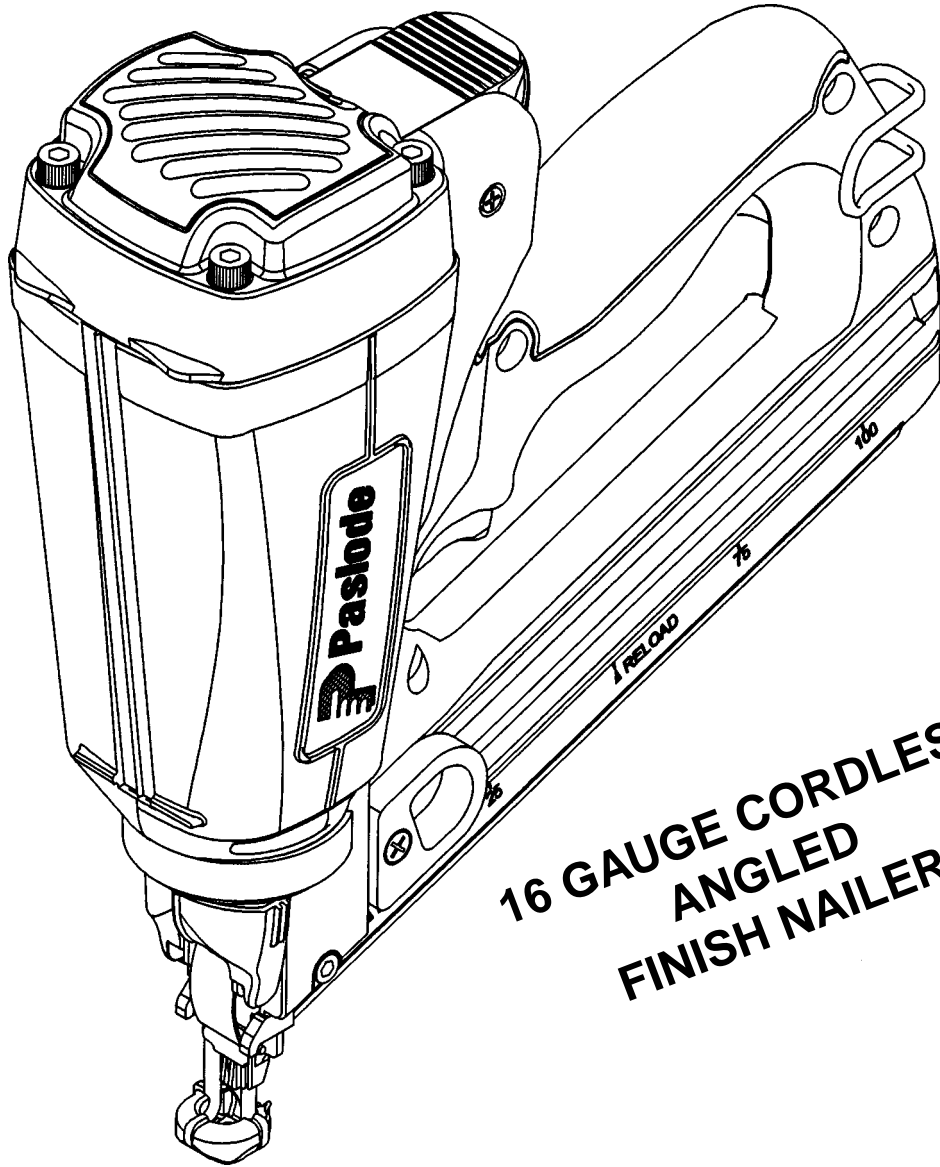

Trim Master
Model: IM250A
Part No. 900600
Angled Finish Nailer

**16 GAUGE CORDLESS
ANGLED
FINISH NAILER**

**IMPORTANT!
DO NOT DESTROY**

Always refer to operating manual #405630 for detailed information on this tool. It is the customer's responsibility to have all operators and service personnel read and understand this information.